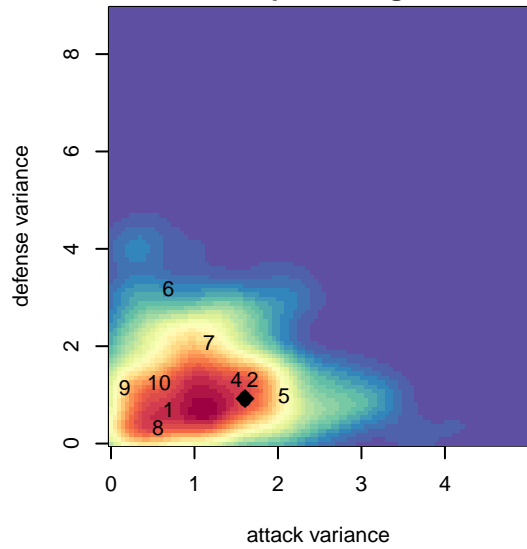

Rogue Valley Timbers Red G00

Rogue Valley SC
 Medford, OR
 G00 total strength=1553
 attack=19.69 defense=9.38
 fall league = PTT G00 Premier
 notes= Fitch 2014

alt names used:
 RVT G00 Red
 Rogue Valley Timbers – G15 00 Red
 Rogue Valley Timbers 00G Red
 Rogue Valley Timbers – G15 00 Red

Venues played:
 2015 Rogue Memorial GU14 Cascade
 2015 Portland Winter Showcase U15
 2015 PTT G00 Premier
 2015 OYS State Cup G00

Rogue Valley Timbers Red G00
 Dots are actual minus expected GF (blue circles) and GA (red triangles).
 Blue line is smoothed change in attack strength. Red is smoothed change in defense strength.

**attack and defense variance (black dot)
relative to other teams
and top 10 in region**

**attack and defense rating
relative to others at age
and all opponents in last 13 months**

Performance relative to 13 month average