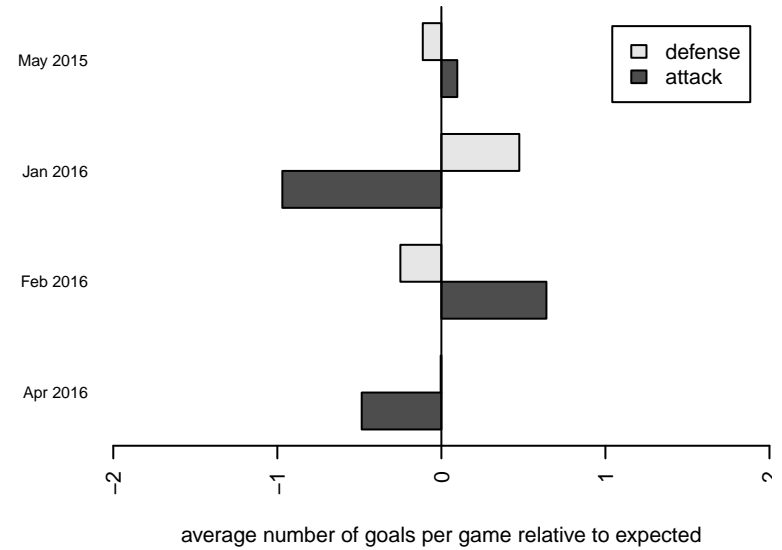

Performance relative to 13 month average