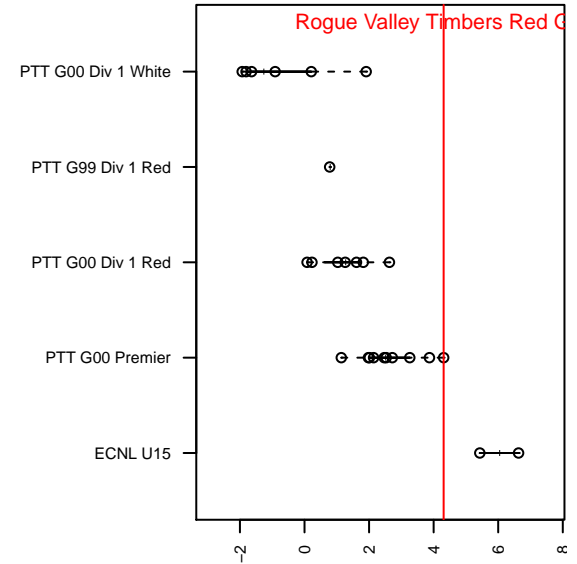

Rogue Valley Timbers Red G00

Rogue Valley SC
 Medford, OR
 G00 total strength=1553
 attack=19.69 defense=9.38
 fall league = PTT G00 Premier
 notes= Fitch 2014

alt names used:
 RVT G00 Red
 Rogue Valley Timbers – G15 00 Red
 Rogue Valley Timbers 00G Red
 Rogue Valley Timbers – G15 00 Red

Venues played:
 2015 Rogue Memorial GU14 Cascade
 2015 Portland Winter Showcase U15
 2015 PTT G00 Premier
 2015 OYS State Cup G00

Rogue Valley Timbers Red G00
 Dots are actual minus expected GF (blue circles) and GA (red triangles).
 Blue line is smoothed change in attack strength. Red is smoothed change in defense strength.

**attack and defense variance (black dot)
relative to other teams
and top 10 in region**

**attack and defense rating
relative to others at age
and all opponents in last 13 months**

Performance relative to 13 month average