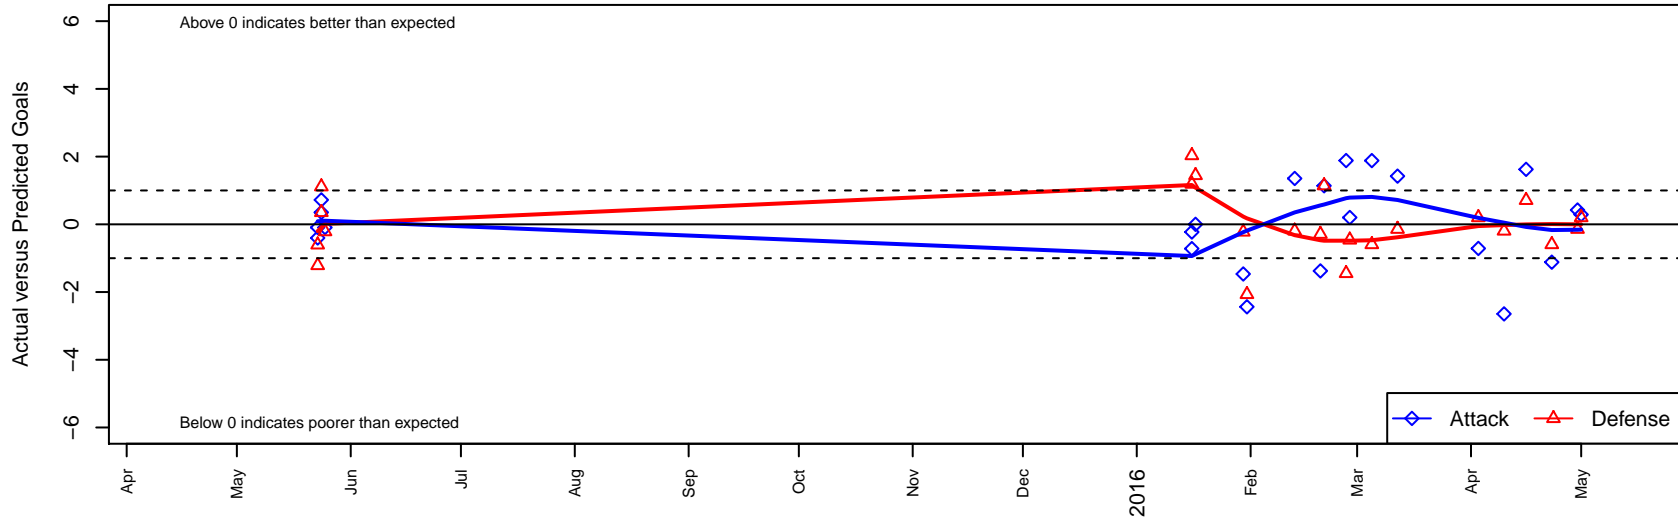

Rogue Valley Timbers Red G00

Rogue Valley SC
 Medford, OR
 G00 total strength=1553
 attack=19.69 defense=9.38
 fall league = PTT G00 Premier
 notes= Fitch 2014

alt names used:
 RVT G00 Red
 Rogue Valley Timbers – G15 00 Red
 Rogue Valley Timbers 00G Red
 Rogue Valley Timbers – G15 00 Red

Venues played:
 2015 Rogue Memorial GU14 Cascade
 2015 Portland Winter Showcase U15
 2015 PTT G00 Premier
 2015 OYS State Cup G00

Rogue Valley Timbers Red G00
 Dots are actual minus expected GF (blue circles) and GA (red triangles).
 Blue line is smoothed change in attack strength. Red is smoothed change in defense strength.

**attack and defense variance (black dot)
relative to other teams
and top 10 in region**

**attack and defense rating
relative to others at age
and all opponents in last 13 months**

Performance relative to 13 month average